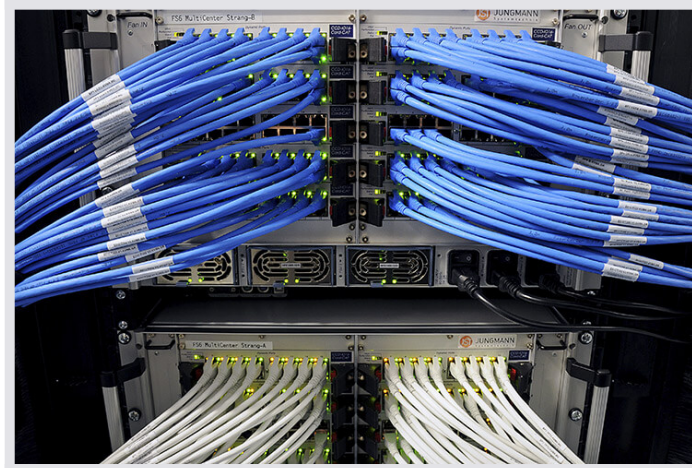

[More about myLogin®](#)

CockpitView – the operator's dashboard

Create dashboards with content from different computers on different networks! CockpitView offers you the perfect overview of your most important applications at a glance. With CockpitView you stay in control and can reduce monitors at the workstation or even the large screen system.

More about CockpitView

MultiConsoling[®] – die Kontrollraum-Schaltzentrale

MultiConsoling[®] is the highly available control center to connect all signals of your systems with the monitors at the operator station and on the monitor walls. The transmission takes place in real time and no software is required on your computers.