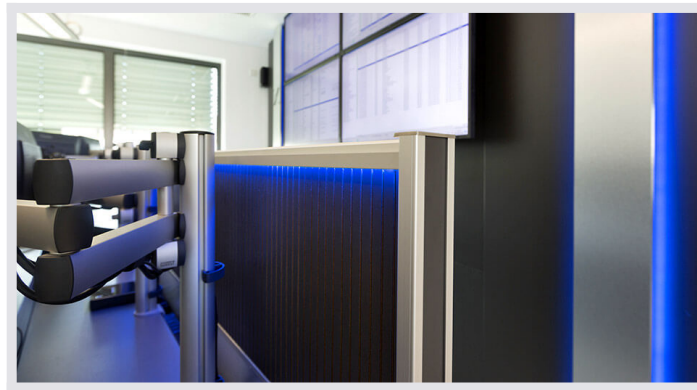

From our references: PixelDetection® in use at the control center of NWSG Hannover

To the project

What clients report about their experience with JST – Jungmann Systemtechnik®