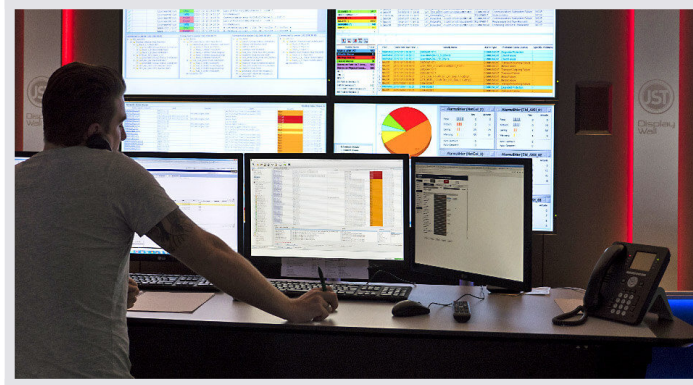

From our references: PixelDetection® in use of the NOC at NetCologne Cologne

To the project

From our references: PixelDetection® in the use of the waste recycling plant in Bonn

To the project