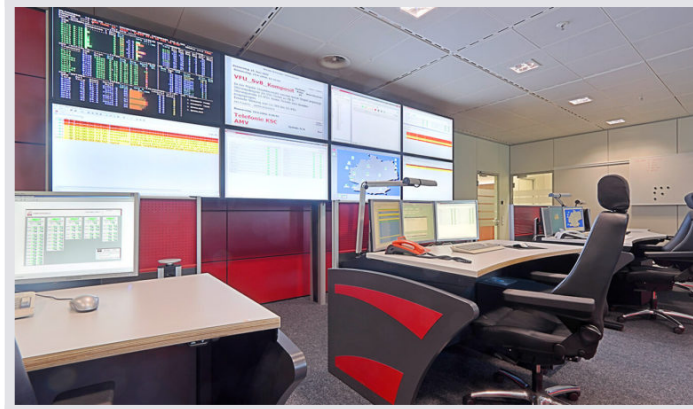

## New IT control center of Generali Informatik sets standards

Generali Aachen. New IT control center from JST.

With the commissioning of the new IT control center in Aachen, Generali Informatik remains true to its motto of continuous improvement.

It is with great pride that all those involved in the project look at the new heart of the data center.

Thanks to technical and organisational improvements, the company is well prepared for the challenging tasks of the future. With modern technology and a new room and work concept Generali Informatik sets standards. It is not a matter of course to “operate out” of a Control Center while it is in operation and to guarantee 100% normal operation under restricted conditions. The temporary losses in the working environment were compensated with enormous commitment in order to realise the conversion project with the highest quality, within the planned budget and within the estimated time frame.