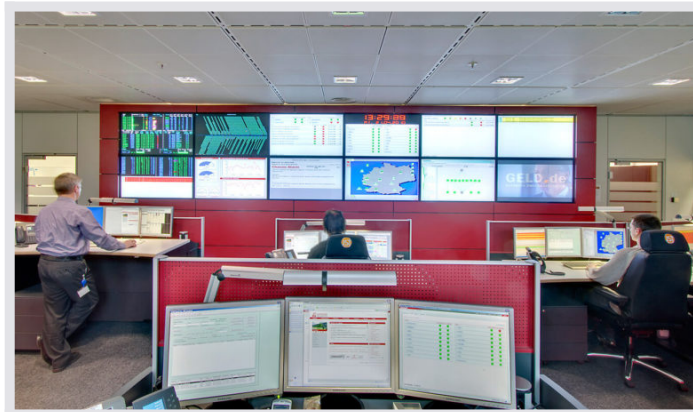

Thanks to technical and organisational optimisations, the company is well prepared for the challenges of the future. Generali Informatik sets standards with modern technology and a new room and work concept.