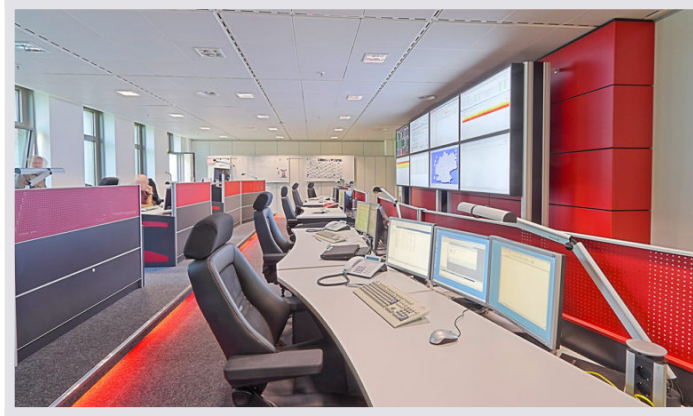

## New IT control center of Generali Informatik sets standards

Generali Aachen. New IT control center from JST.

With the commissioning of the new IT control center in Aachen, Generali Informatik remains true to its motto of continuous improvement.

It is with great pride that all those involved in the project look at the new heart of the data center.

Thanks to technical and organisational improvements, the company is well prepared for the challenging tasks of the future. With modern technology and a new room and work concept Generali Informatik sets standards. It is not a matter of course to “operate out” of a Control Center while it is in operation and to guarantee 100% normal operation under restricted conditions. The temporary losses in the working environment were compensated with enormous commitment in order to realise the conversion project with the highest quality, within the planned budget and within the estimated time frame.