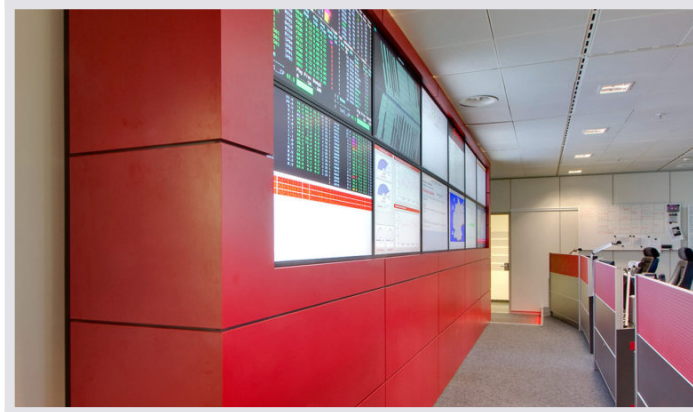

"I have come to appreciate the JST employees as reliable and competent partners from the planning phase to the project completion. This has also been confirmed to this day for the subsequent customer support.

Bernhard Apitzsch

SD - Service & Operation

REQUEST AN OFFER WITHOUT OBLIGATION

The components used in this project:

DisplayWall with special S-PVA panels for reliable 24/7 operation - optional with proactive alarm function