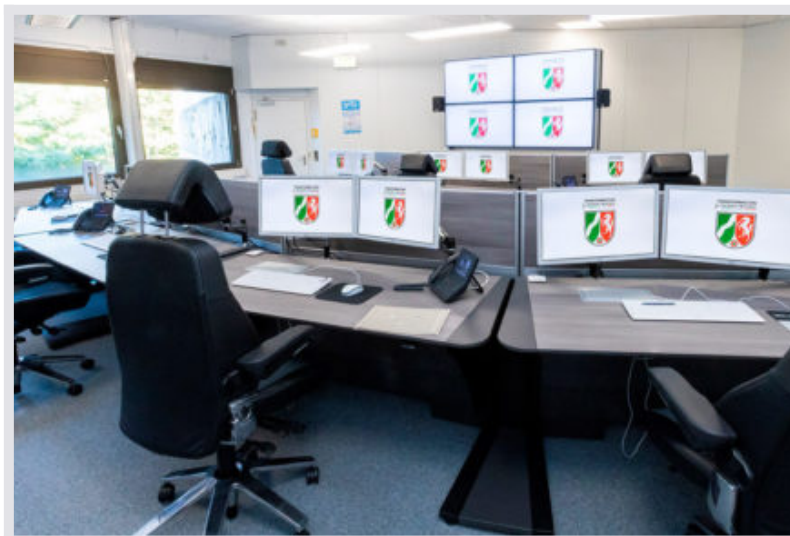

DB Systel, Frankfurt and Berlin

Find out more