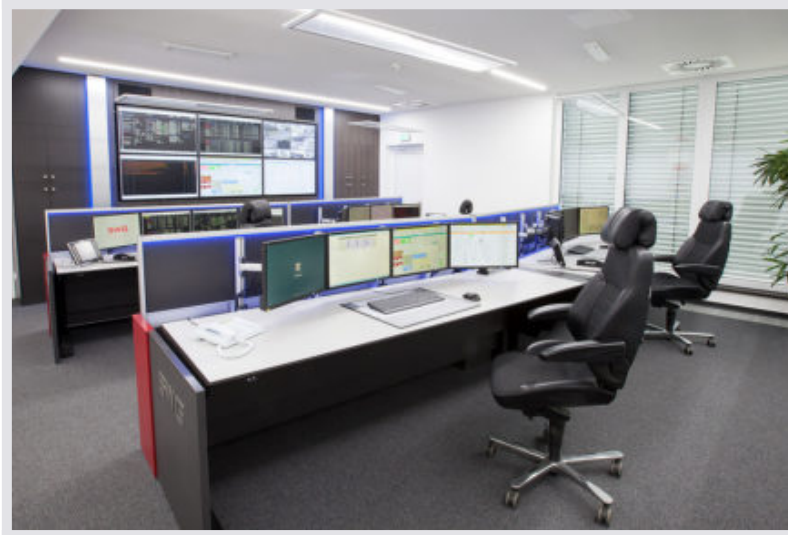

Stadtwerke Gießen

[Find out more](#)