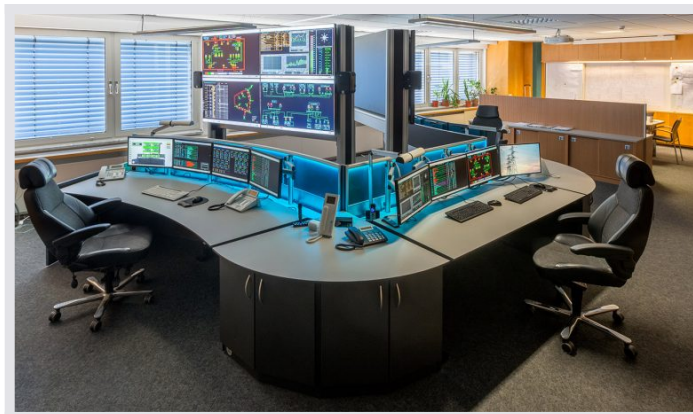

JST solutions make the "island wish" possible

The opinion of the operator team also played a decisive role in the design of the premises. As a result, it was jointly agreed that the new power supply control center should be equipped with an "island solution." A combination of two semicircular and one classic Operator Desk from the JST Stratos series made this special request possible.

Maximum flexibility thanks to mobile large display walls

Two large display walls with business displays, featuring ultra-slim frames, were integrated directly into the work island, making them perfect for BigPicture display. The highlight: Each operator can assign individual sources to "their own" large-format displays. Nevertheless, the display walls are integrated into mobile DisplayRacks, which can also be combined to form a large DisplayWall as needed.