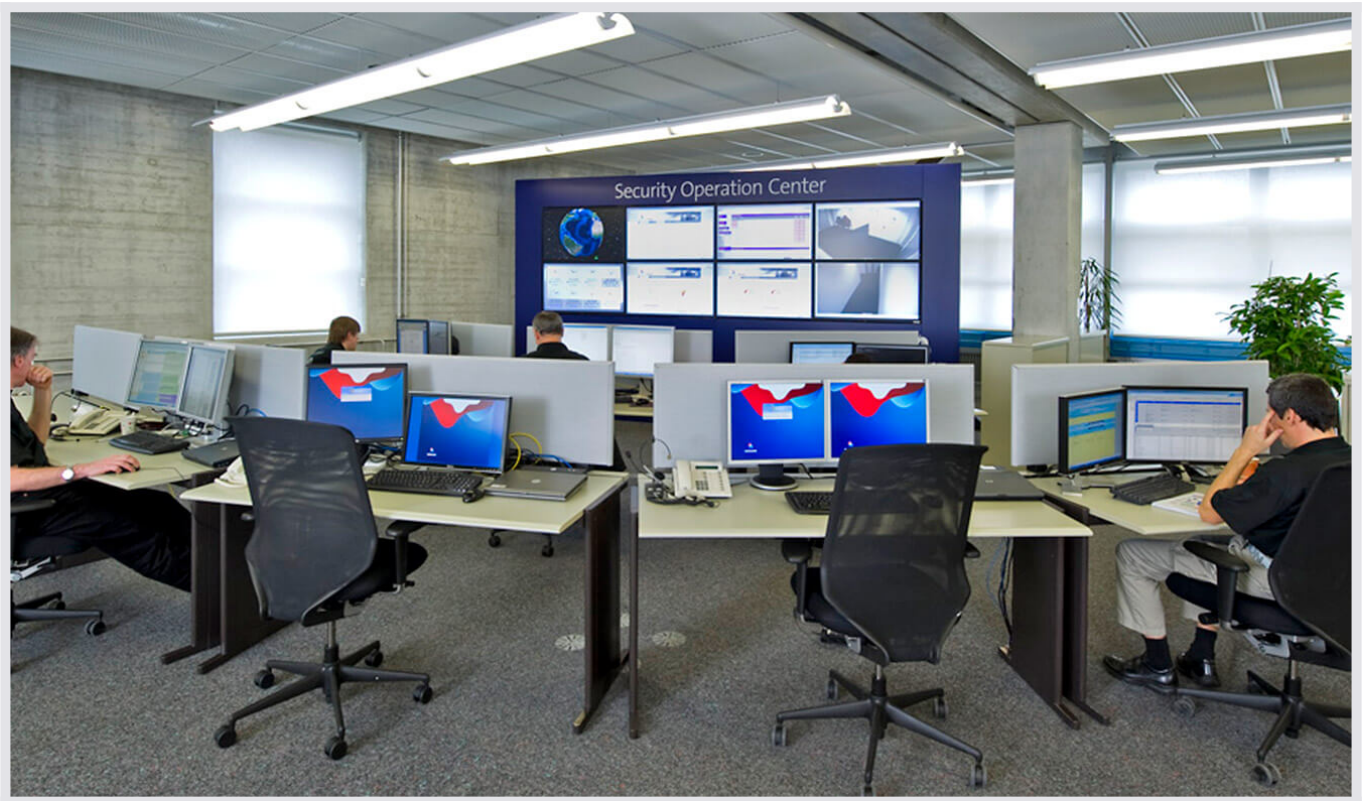

Client:

Kategorie: IT control station, Critical infrastructures.

Future-oriented IT solutions

Swisscom Zurich. Security Operation Center (SOC) by JST.

Swisscom Security Operation Center (SOC) for professional ICT security services.

The Swisscom Large Enterprise division focuses on communication solutions for large companies. Whether voice or data, mobile or fixed network, individual product or complete solution: as a leading independent provider of business communications, the division of Swisscom (Switzerland) AG supports its customers in planning, implementing and operating their information and communications infrastructure (ICT).

Swisscom supplies large companies with voice and data solutions from a single source in the following areas multimedia, security and alerting. In close cooperation with Swisscom IT Services, the division also supports its customers with offers for outsourcing and housing, for example. ICT convergence is ensured by innovative products and solutions in order to maintain market leadership in business communication in the future. Swisscom guarantees the reliability, availability and security of data and IT systems, thus helping customers to concentrate on their core business.

In the new SOC ("Security Operation Center") Swisscom monitors its customers' security infrastructure worldwide, around the clock, and reacts with lightning speed to emerging problems. The SOC was completely rebuilt and opened in January 2010. JST supplied the proven technology for the proactive LCD