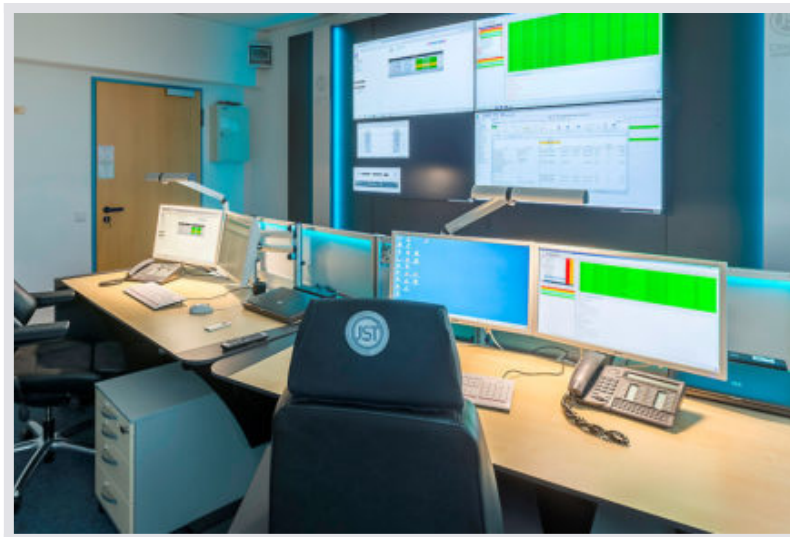

monitor wall, which forms the heart of the center.

REQUEST AN OFFER WITHOUT OBLIGATION

The components used in this project:

DisplayWall with special S-PVA panels for reliable 24/7 operation - optional with proactive alarm function

Graphic controller

Other projects with a similar task

Dataport, Hamburg

Find out more