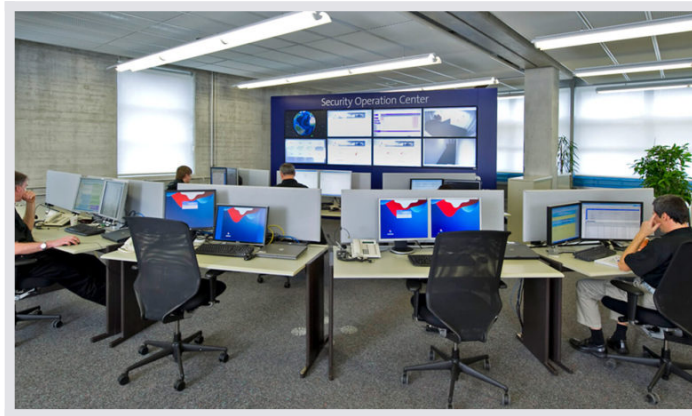

Client:

Kategorie: IT control station, Critical infrastructures.

Future-oriented IT solutions

Swisscom Zurich. Security Operation Center (SOC) by JST.

Swisscom Security Operation Center (SOC) for professional ICT security services.

The Swisscom Large Enterprise division focuses on communication solutions for large companies. Whether voice or data, mobile or fixed network, individual product or complete solution: as a leading independent provider of business communications, the division of Swisscom (Switzerland) AG supports its customers in planning, implementing and operating their information and communications infrastructure (ICT).

Swisscom supplies large companies with voice and data solutions from a single source in the following areas multimedia, security and alerting. In close cooperation with Swisscom IT Services, the division also supports its customers with offers for outsourcing and housing, for example. ICT convergence is ensured by innovative products and solutions in order to maintain market leadership in business communication in the future. Swisscom guarantees the reliability, availability and security of data and IT systems, thus helping customers to concentrate on their core business.

In the new SOC ("Security Operation Center") Swisscom monitors its customers' security infrastructure worldwide, around the clock, and reacts with lightning speed to emerging problems. The SOC was completely rebuilt and opened in January 2010. JST supplied the proven technology for the proactive LCD