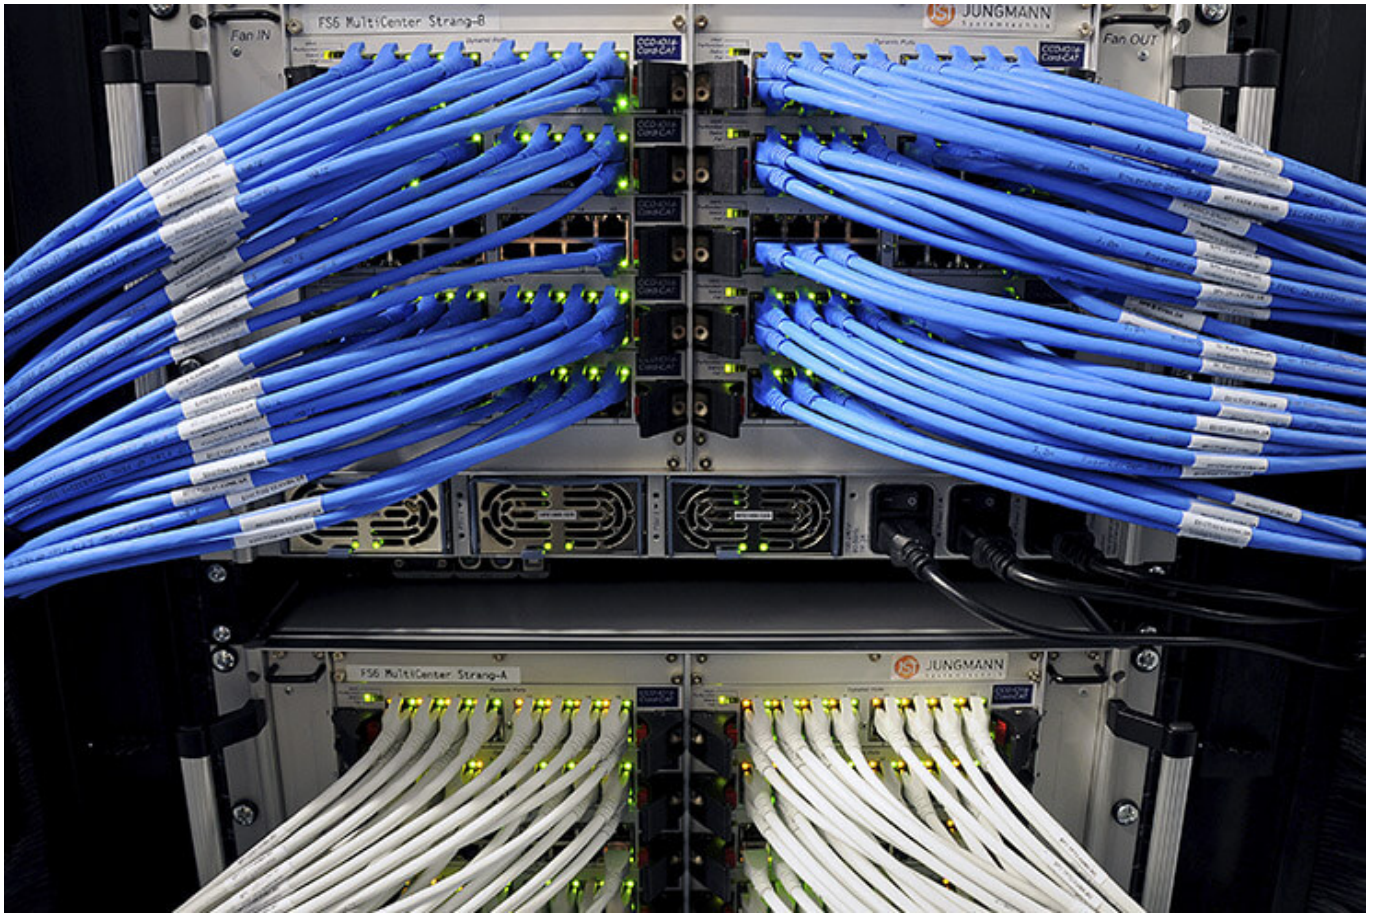

MultiConsoling® – the command center of the control room

MultiConsoling® is the high-availability control center for connecting all of the signals from your systems to the monitors at the operator's workstation and on the monitor walls. Transmission takes place in real time and does not require any software on your computers.

[More about MultiConsoling®](#)