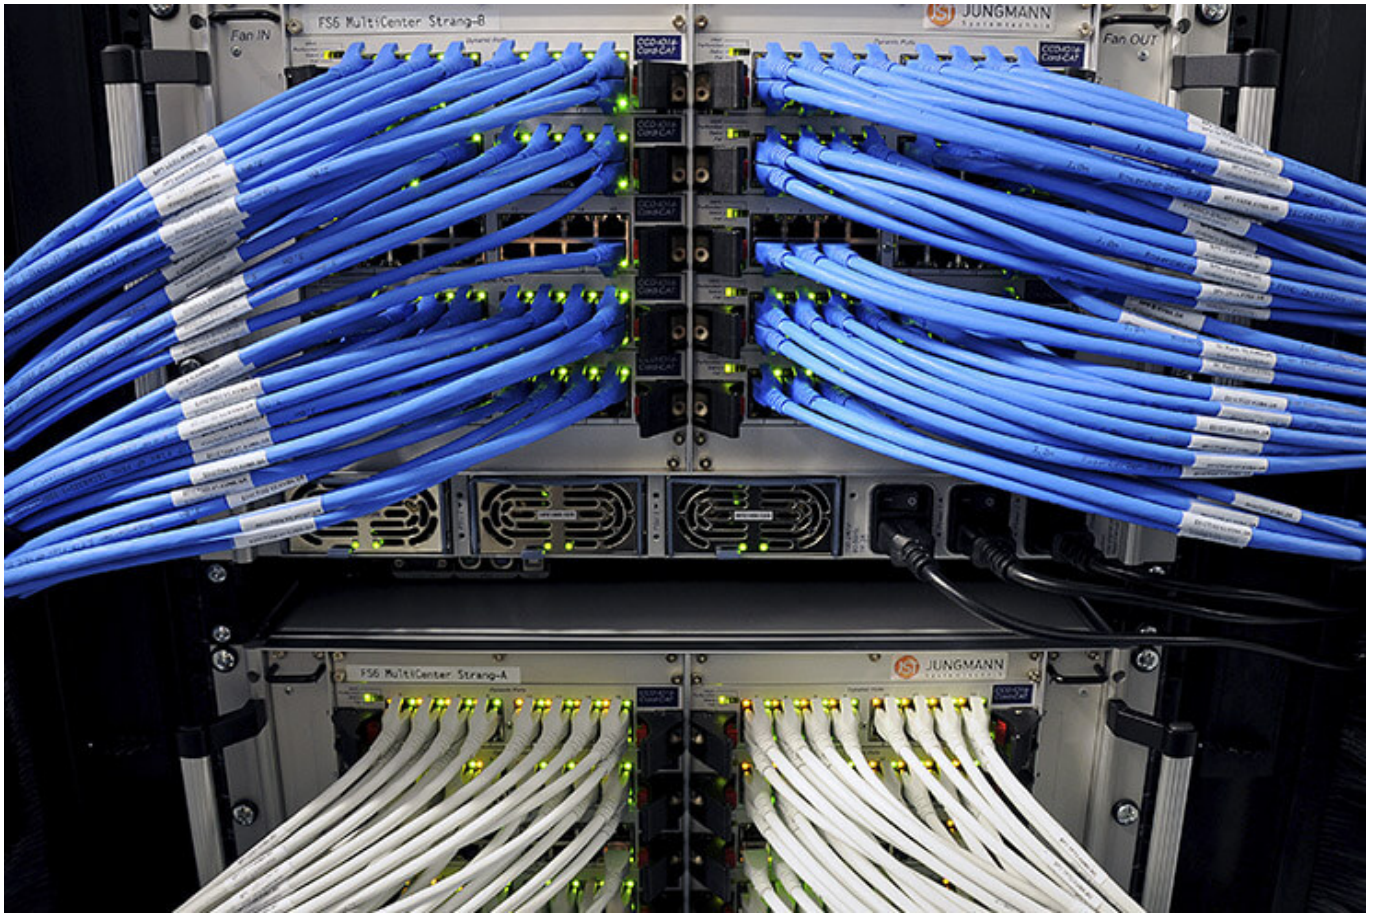

## **myGUI® – User interface for large-format system, workplace & infrastructure**

The intuitive myGUI® user interface in the 3D layout of your control room offers maximum operating convenience for your MultiConsoling® system. With just one click you can operate workstations, monitor walls and infrastructure – always absolutely safe and excellent in stressful situations.

## **MultiConsoling<sup>®</sup> – the command center of the control room**

MultiConsoling<sup>®</sup> is the high-availability control center for connecting all of the signals from your systems to the monitors at the operator's workstation and on the monitor walls. Transmission takes place in real time and does not require any software on your computers.

## Large-screen control with graphic controller

With the IP-based graphic controller you can get your monitor wall going. The graphic controller records all video signals over the IP network simultaneously and spreads them out at any position and in any scale on the large display wall.