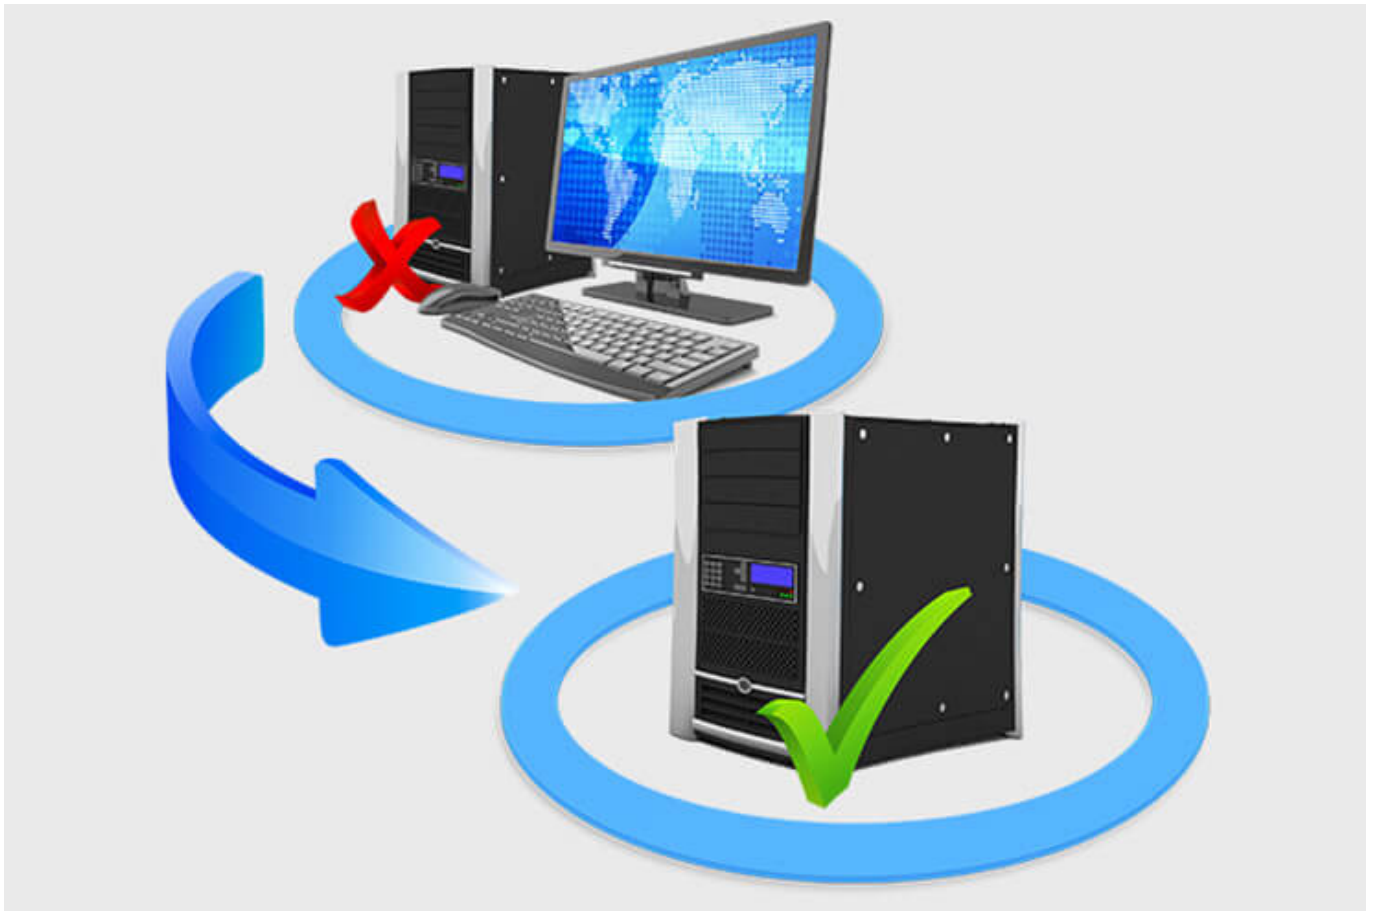

Computer relocation and PC remote control

By relocating computers from the control room to the technical room, you can reduce the thermal load and create more legroom for your employees. Additional advantages are the central administration of the computers as well as the physical access protection in the secured technical room.

[More about computer relocation](#)