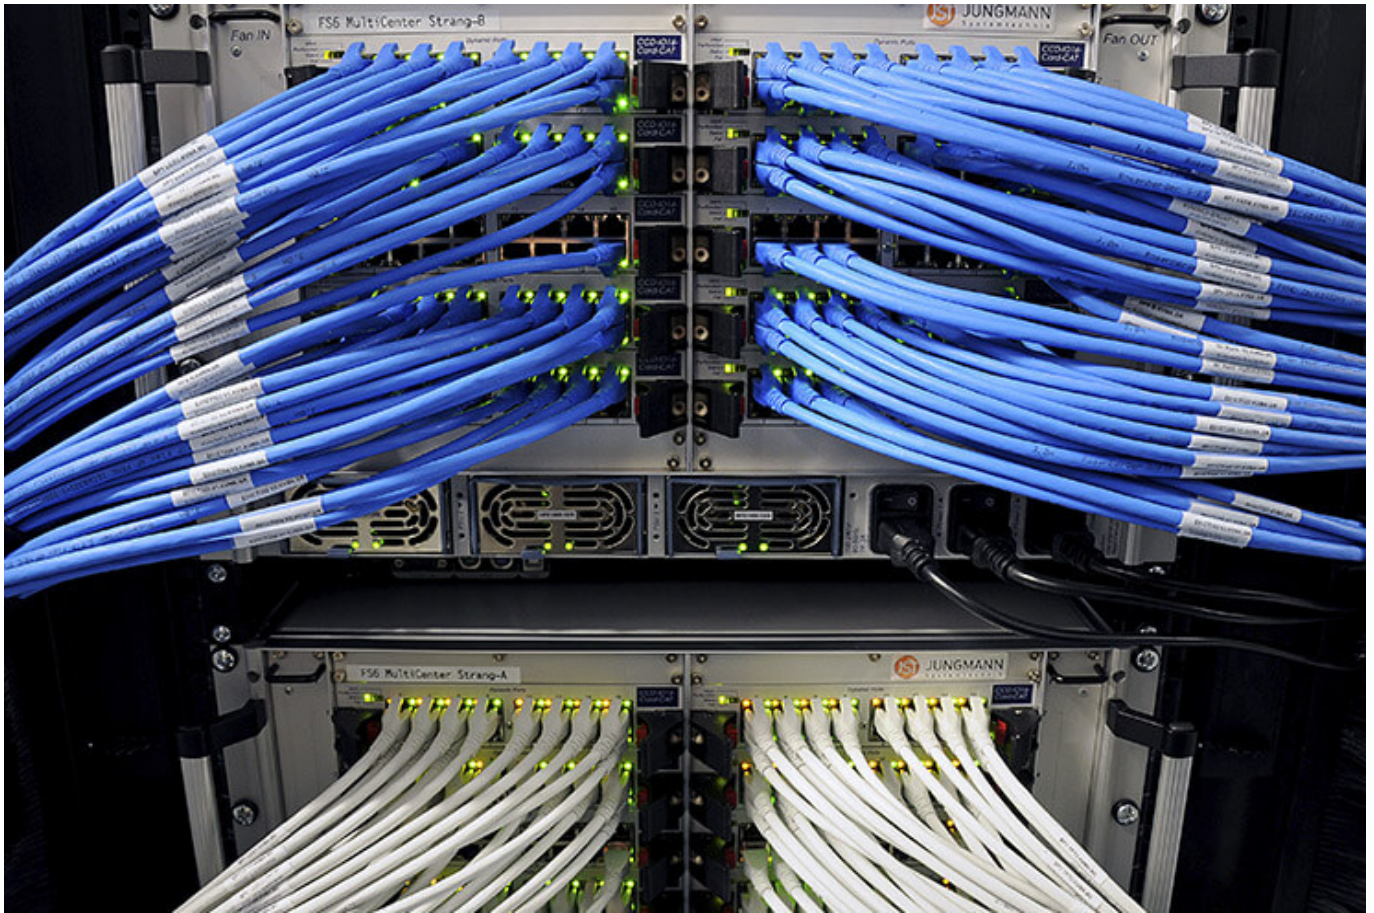

MultiConsoling® – the

Control room switchboard

MultiConsoling® is the highly available control center to connect all signals of your systems with the monitors at the operator station and on the monitor walls.

The transmission takes place in real time and no software is required on your computers.

[More about the MultiConsoling®](#)